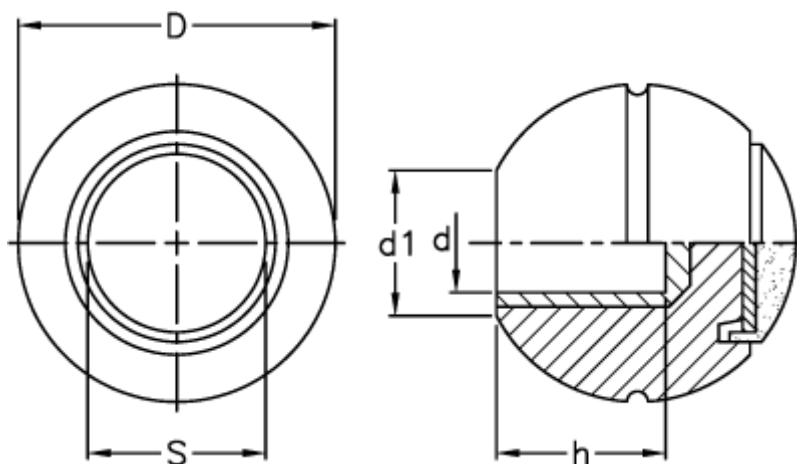

Article number: 2304055211

Description: E+G Knob w/transparent cap
SH.45 N-14

Measures

d = 14

D = 45

d1 = 21

h = 24

S = 25